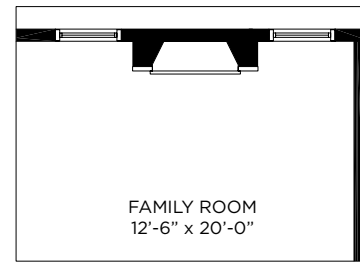

NOTES: _____

The **ASPEN**

2,084 Square Feet | 3 Bedroom | 2 Full Bath & 1 Half Bath

THE GROVE
AT SOMERSET

Visit us online at TheGroveAtSomerset.com

The renderings depicted in this brochure represent an artist's concept of current development and design. The renderings are not intended to show specific details. We reserve the right to make modifications or changes without notice or obligation to the floor plan, site plan, landscape plan, house location or orientation map, or any of the features, options or designs shown. Any and all dimensions referenced herein including lot size are approximate. Options shown are offered for an additional cost. Please see your sales consultant for specific details regarding the elevations, plans, pricing, dimensions, specifications, or products offered in the community. This material shall not constitute a valid offer in any state where prior registration is required or void by law. ©2020 Fleet Franklin LLC. All rights reserved. 07/20

THE GROVE
AT SOMERSET

The **ASPEN**

2,084 Square Feet | 3 Bedroom | 2 Full Bath & 1 Half Bath

OPT FIREPLACE

OPT FULL BATH