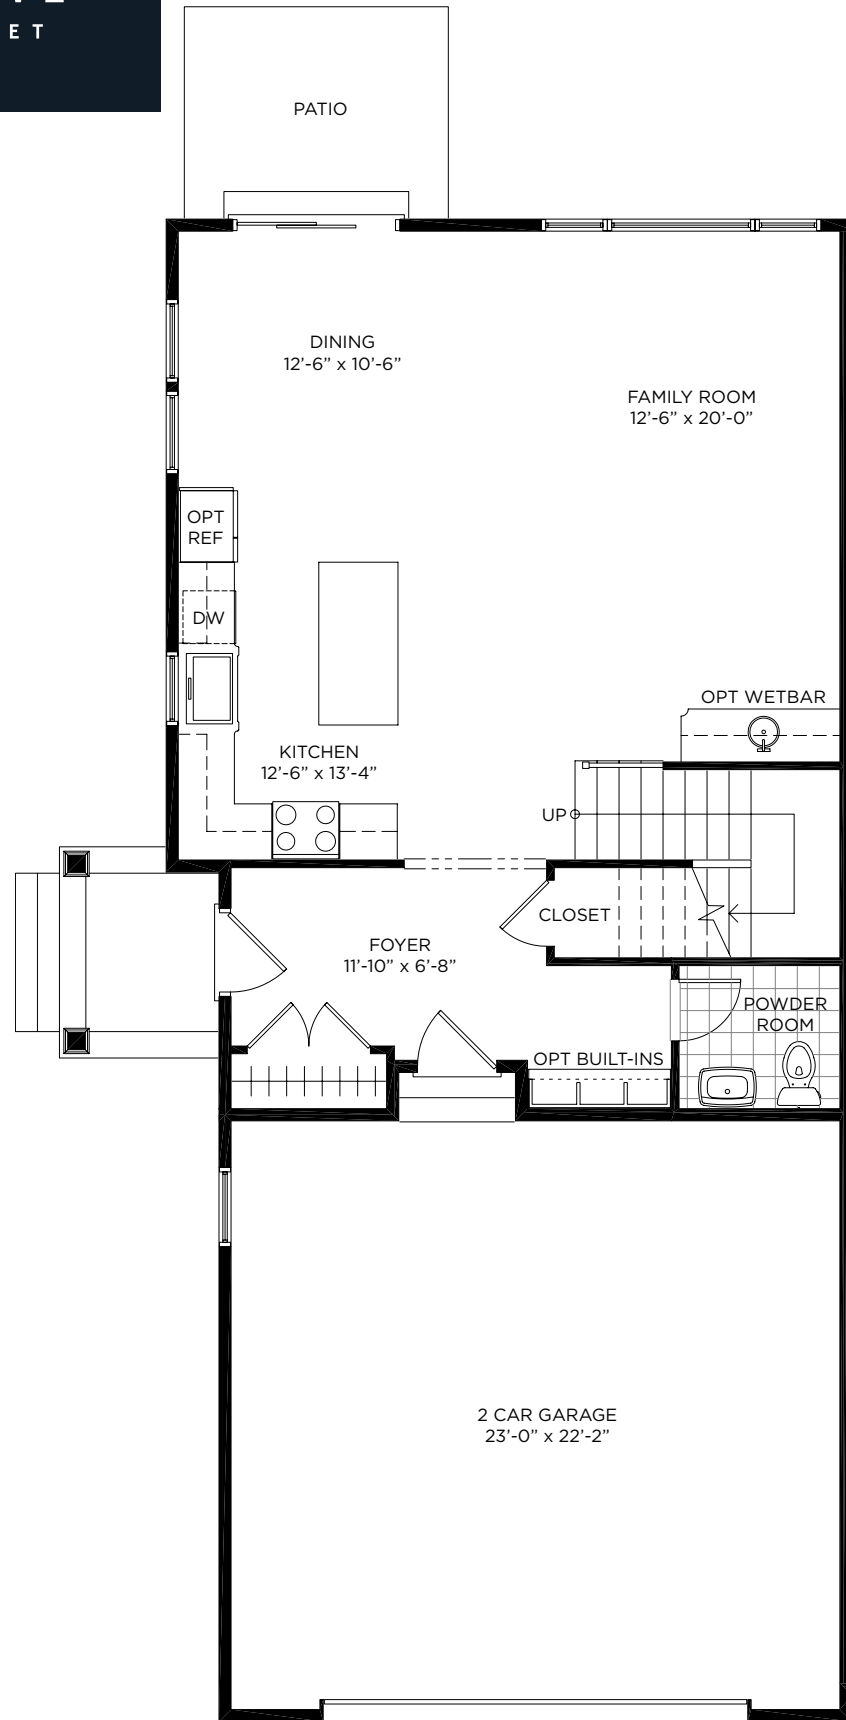

NOTES: _____

The **ASPEN**

2,084 Square Feet | 3 Bedroom | 2 Full Bath & 1 Half Bath

THE GROVE
AT SOMERSET

Visit us online at TheGroveAtSomerset.com

The renderings depicted in this brochure represent an artist's concept of current development and design. The renderings are not intended to show specific details. We reserve the right to make modifications or changes without notice or obligation to the floor plan, site plan, landscape plan, house location or orientation map, or any of the features, options or designs shown. Any and all dimensions referenced herein including lot size are approximate. Options shown are offered for an additional cost. Please see your sales consultant for specific details regarding the elevations, plans, pricing, dimensions, specifications, or products offered in the community. This material shall not constitute a valid offer in any state where prior registration is required or void by law. ©2020 Fleet Franklin LLC. All rights reserved. 07/20

THE GROVE
AT SOMERSET

The **ASPEN**

2,084 Square Feet | 3 Bedroom | 2 Full Bath & 1 Half Bath

OPT FIREPLACE

OPT FULL BATH