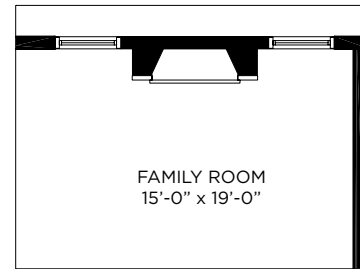

The **CEDAR**

2,214 Square Feet | 2 Bedroom + Loft | 2 Full Bath & 1 Half Bath

NOTES: _____

THE GROVE
AT SOMERSET

Visit us online at TheGroveAtSomerset.com

The renderings depicted in this brochure represent an artist's concept of current development and design. The renderings are not intended to show specific details. We reserve the right to make modifications or changes without notice or obligation to the floor plan, site plan, landscape plan, house location or orientation map, or any of the features, options or designs shown. Any and all dimensions referenced herein including lot size are approximate. Options shown are offered for an additional cost. Please see your sales consultant for specific details regarding the elevations, plans, pricing, dimensions, specifications, or products offered in the community. This material shall not constitute a valid offer in any state where prior registration is required or void by law. ©2020 Fleet Franklin LLC. All rights reserved. 07/20

THE GROVE
AT SOMERSET

The **CEDAR**

2,214 Square Feet | 2 Bedroom + Loft | 2 Full Bath & 1 Half Bath

FIRST FLOOR

OPT FIREPLACE

OPT FULL BATH

SECOND FLOOR