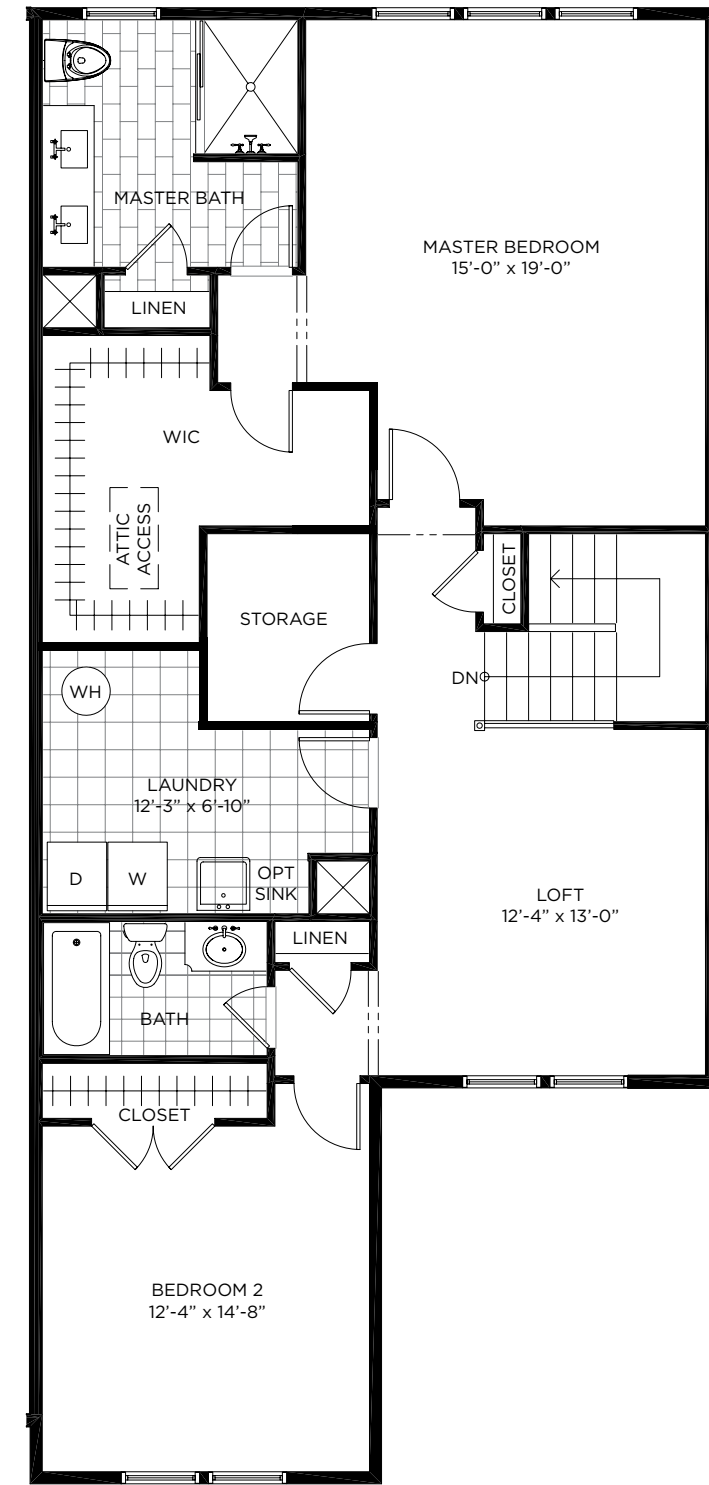

The **CEDAR**

2,214 Square Feet | 2 Bedroom + Loft | 2 Full Bath & 1 Half Bath

NOTES: _____

THE GROVE
AT SOMERSET

Visit us online at TheGroveAtSomerset.com

The renderings depicted in this brochure represent an artist's concept of current development and design. The renderings are not intended to show specific details. We reserve the right to make modifications or changes without notice or obligation to the floor plan, site plan, landscape plan, house location or orientation map, or any of the features, options or designs shown. Any and all dimensions referenced herein including lot size are approximate. Options shown are offered for an additional cost. Please see your sales consultant for specific details regarding the elevations, plans, pricing, dimensions, specifications, or products offered in the community. This material shall not constitute a valid offer in any state where prior registration is required or void by law. ©2020 Fleet Franklin LLC. All rights reserved. 07/20

THE GROVE
AT SOMERSET

The **CEDAR**

2,214 Square Feet | 2 Bedroom + Loft | 2 Full Bath & 1 Half Bath

FIRST FLOOR

OPT FIREPLACE

OPT FULL BATH

SECOND FLOOR