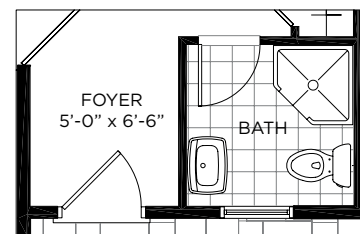

The **CEDAR**

2,214 Square Feet | 2 Bedroom + Loft | 2 Full Bath & 1 Half Bath

NOTES: _____

THE GROVE
AT SOMERSET

Visit us online at TheGroveAtSomerset.com

The renderings depicted in this brochure represent an artist's concept of current development and design. The renderings are not intended to show specific details. We reserve the right to make modifications or changes without notice or obligation to the floor plan, site plan, landscape plan, house location or orientation map, or any of the features, options or designs shown. Any and all dimensions referenced herein including lot size are approximate. Options shown are offered for an additional cost. Please see your sales consultant for specific details regarding the elevations, plans, pricing, dimensions, specifications, or products offered in the community. This material shall not constitute a valid offer in any state where prior registration is required or void by law. ©2020 Fleet Franklin LLC. All rights reserved. 07/20

THE GROVE
AT SOMERSET

The **CEDAR**

2,214 Square Feet | 2 Bedroom + Loft | 2 Full Bath & 1 Half Bath

FIRST FLOOR

OPT FIREPLACE

OPT FULL BATH

SECOND FLOOR