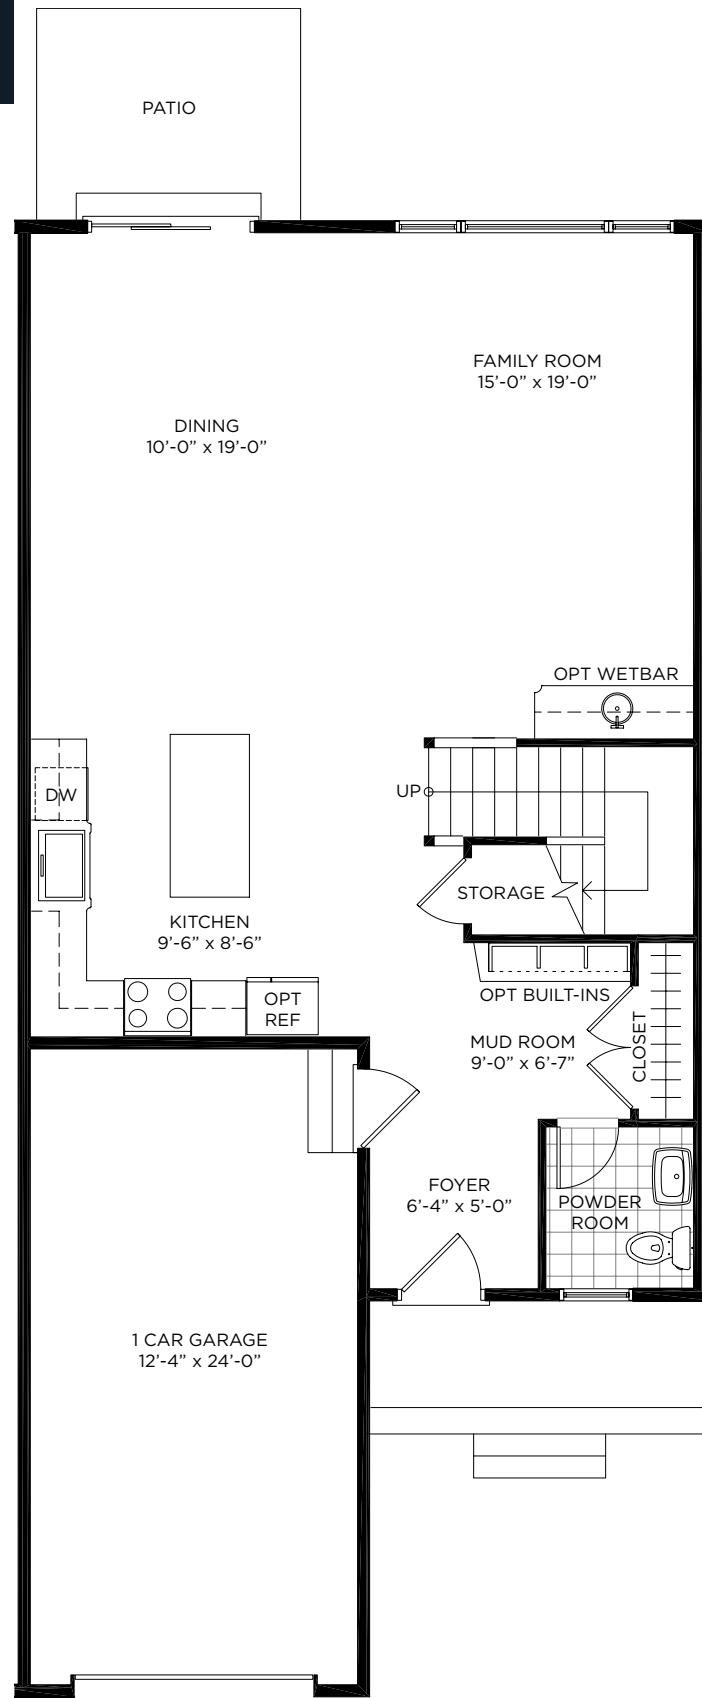

The **CEDAR**

2,214 Square Feet | 2 Bedroom + Loft | 2 Full Bath & 1 Half Bath

NOTES: _____

THE GROVE
AT SOMERSET

Visit us online at TheGroveAtSomerset.com

The renderings depicted in this brochure represent an artist's concept of current development and design. The renderings are not intended to show specific details. We reserve the right to make modifications or changes without notice or obligation to the floor plan, site plan, landscape plan, house location or orientation map, or any of the features, options or designs shown. Any and all dimensions referenced herein including lot size are approximate. Options shown are offered for an additional cost. Please see your sales consultant for specific details regarding the elevations, plans, pricing, dimensions, specifications, or products offered in the community. This material shall not constitute a valid offer in any state where prior registration is required or void by law. ©2020 Fleet Franklin LLC. All rights reserved. 07/20

THE GROVE
AT SOMERSET

The **CEDAR**

2,214 Square Feet | 2 Bedroom + Loft | 2 Full Bath & 1 Half Bath

FIRST FLOOR

OPT FIREPLACE

OPT FULL BATH

SECOND FLOOR